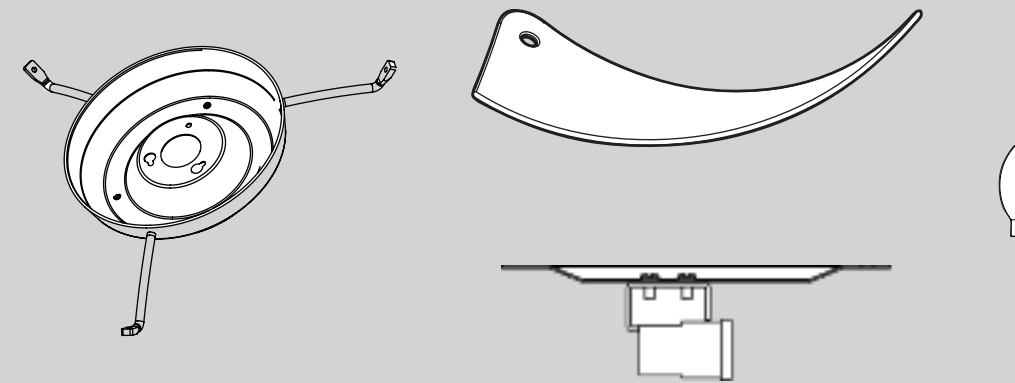

THIS ITEM TO THE STORE, call 888-830-1326 for assistance.

THIS PARTS GUIDE IS FOR REFERENCE ONLY.

REFER TO THE INSTALLATION MANUAL FOR FULL ASSEMBLY INSTRUCTIONS.

Parts List

| Item Name | Qty | Part # |
|---------------------------------------|-----------|---------------------|
| Hanging System Kit | 1 | 96761-09 |
| Ceiling Plate | | |
| Canopy | | |
| Canopy Trim Ring | | |
| Canopy Screw | | |
| Wood Screw | | |
| Flat Washer | | |
| Mounting Isolator | | |
| Setscrew | | |
| Blade Set | 1 | G0253-80 |
| Hanger Ball / Downrod Assembly | 1 | 74229-03 |
| Screw, Blade Iron Armature | 10 | 63755-05 |
| Light Kit Assembly | 1 | 88137-01 |
| Grommet | 3 | 66121-01 |
| Hardware Kit | 1 | 99082-00-860 |
| Screw, Machine, 6-32 | | |
| Wire Connector | | |
| Screw, Switch Housing Assembly | | |
| Balancing Kit | 1 | 65666-01 |
| Remote Control Receiver | 1 | 89309-01 |
| Remote Control Transmitter | 1 | 92754-01 |
| Remote Control Cradle | 1 | 84369-01 |
| 9 Volt Battery | 1 | 64625-01 |
| Heat Shield | 1 | 88136-01 |
| Screw, Decorative | 3 | 76426-01 |
| Globe/Shade | 1 | 98128-01 |
| Light bulb / Bulb | 2 | 77646-04 |

x 3

Tornillo Decorativo

Piezas del ventilador

(no dibujadas a escala)

Conjunto del soporte de suspensión

de conjunto de paleta

Conjunto del interruptor

GUÍA DE PIEZAS